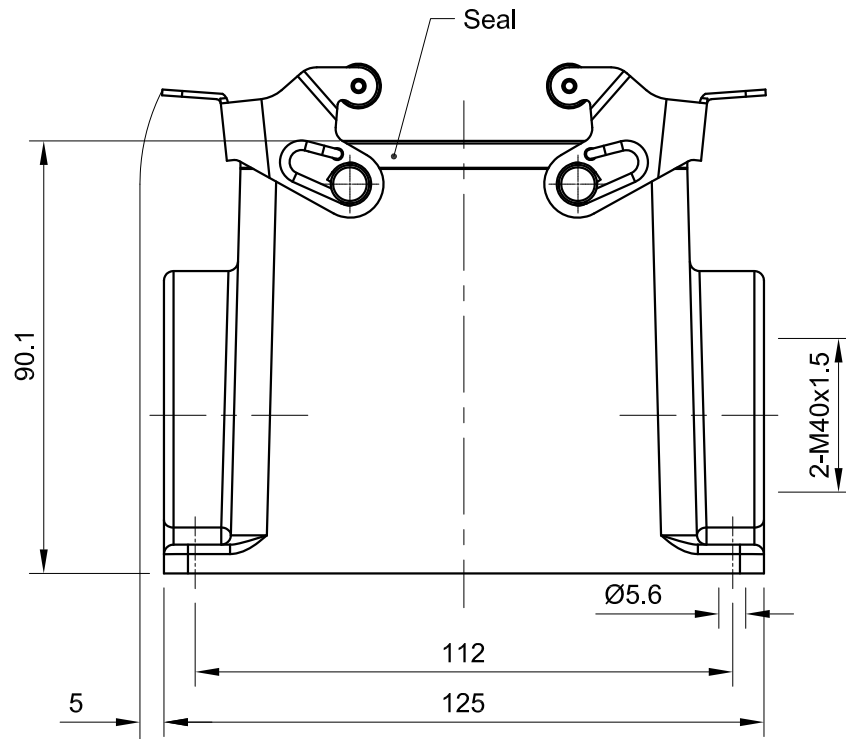

B

B

C

C

D

D

<p>All Dimensions in mm Original Size DIN A4</p>	Date 2020-03-24	Drawing No. TC4880340	Rev. A00	Scale 1:1.5
	Part No. 10 11 032 1664	Created by Shuxu Huang	Checked by Yiyi Luo	Page 1/1
<p>InKonn® InKonn (Suzhou) Electric Technology Co.,Ltd.</p>				
<p>Type Name HB32-HSM-DL/S-2M40</p>				

1

2

3

4

5

6