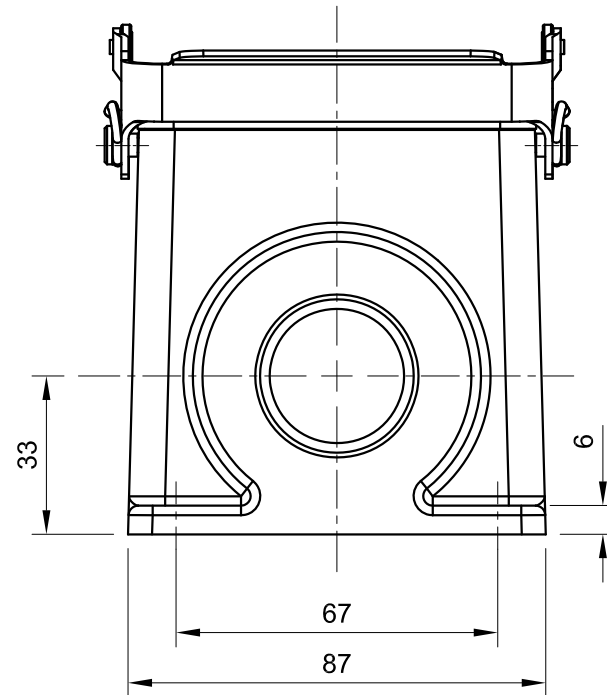

B

B

C

C

D

D

<p>All Dimensions in mm Original Size DIN A4</p>	Date 2020-03-24	Drawing No. TC4880340	Rev. A00	Scale 1:1.5
	Part No. 10 11 032 1664	Created by Shuxu Huang	Checked by Yiyi Luo	Page 1/1
<p>InKonn® InKonn (Suzhou) Electric Technology Co.,Ltd.</p>				
<p>Type Name HB32-HSM-DL/S-2M40</p>				